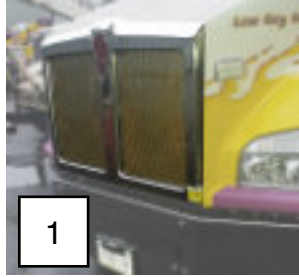

NEW STAINLESS STEEL ACCESSORIES FOR KENWORTH T880

UNDER DOOR CAB PANELS

Includes ten 3/4" light holes
(Lights sold separately) Part
#T880CP

DOOR HANDLE SURROUND

Self adhesive stainless steel trim
Part #T880DH

1- REPLACEMENT PUNCHED GRILL

with Kenworth keyhole style Mounting hardware included Part #T880PG

2- REPLACEMENT LOUVERED GRILL

Mounting hardware included
Part #T880LG

3- KENWORTH STYLE GRILLE BARS

For use with punched grille
10 vertical bars per kit
Part #T880GB

4- DEF TANK COVER

Fits medium 18 gallon tank
Part #T880DEF

5- REPLACEMENT SIDE HOOD AIR INTAKE

With Kenworth keyhole punches Part #T880VC

7- 12" BLIND MOUNT DROP VISOR

All mounting hardware included
Must have factory stainless steel visor
Part #T880DV-2