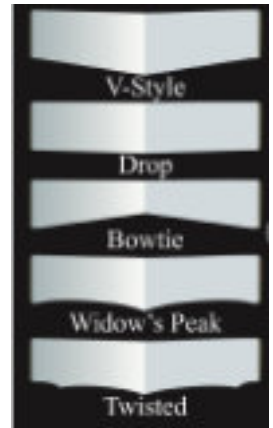

T680/T880 FENDER TURN SIGNAL/ PARKING LIGHT

3 LED diodes
Amber/ amber Part #UN747
Clear lens/ lights amber Part #UN748

**IF YOU DON'T SEE
WHAT YOU NEED...
CALL & ASK**

CALL
TOLL
FREE
800.270.6003
IN NYC 718.251.6000

8520 FOSTER AVE • BROOKLYN, NY 11236 FAX:
718.251.6145 • E-MAIL: orders@virgofleet.com

WEB SITE: www.virgofleet.com