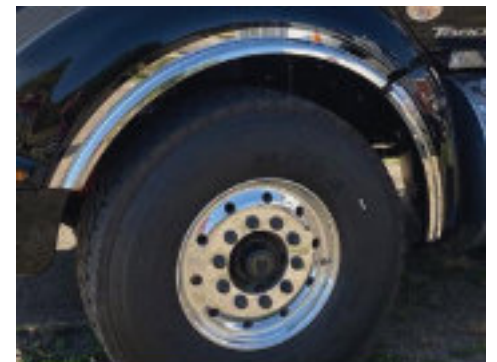

FENDERETTES Made in USA
Made from 14 gauge 304 stainless steel
Mirror finish
Sold by the set. everything needed to mount on front fenders
Kenworth T880
Part #RW160-880

RW160-880