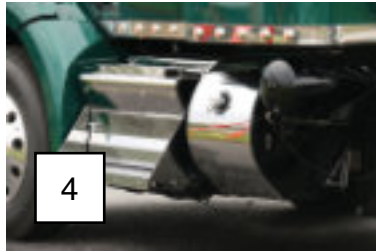

1- REPLACEMENT PUNCHED GRILL

with Kenworth keyhole style Mounting hardware included Part #T880PG

2- REPLACEMENT LOUVERED GRILL

Mounting hardware included
Part #T880LG

3- KENWORTH STYLE GRILLE BARS

For use with punched grille
10 vertical bars per kit
Part #T880GB

4- DEF TANK COVER

Fits medium 18 gallon tank
Part #T880DEF

5- REPLACEMENT SIDE HOOD AIR INTAKE

With Kenworth keyhole punches Part #T880VC

7- 12" BLIND MOUNT DROP VISOR

All mounting hardware included
Must have factory stainless steel visor
Part #T880DV-2