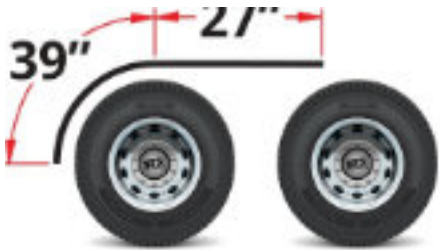

NEW FOR KENWORTH T660 AND T370 TRUCKS

Stainless Steel side air intake
Replaces original black plastic on the truck
Direct fit, no drilling required
Part #40820-23
\$130.49 pair

FULL FENDERS

Smooth 14 ga.
Stainless steel with rolled edge
Sold in pairs
132" overall length
Part #TFEN-F11 **\$1015.00** per pair